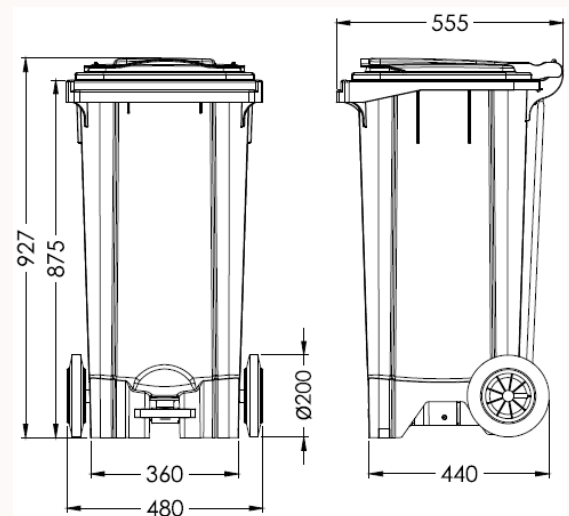

## MOBILE GARBAGE BIN – 120 Litre with front pedal

120 升 流動垃圾桶 連腳踏開蓋

### Product Features 特徵

- No splashing of dirt because the lid closes slowly and gently with an air-cushion  
桶蓋裝有的氣墊緩降，不會濺出汗物
- The robust design of all 4 corners, provides high pressure and shock resistance on all sides  
桶身堅固結構能有效抵抗壓力和沖擊
- Easily maneuverable for transport and discharge  
容易運送和卸載
- Standard colours: Body – Grey, Lid – Green  
顏色：灰身綠蓋

### Specification 規格

- Material: HDPE

- Dimension (mm)

W (mm)	D (mm)	H (mm)	Wgt. (kg)	Vol. (L)
480	555	927	13.0	120

### Wheels 車輪

- Solid rubber tires 實心橡膠輪胎
- Diameter: 200mm 直徑：200 毫米