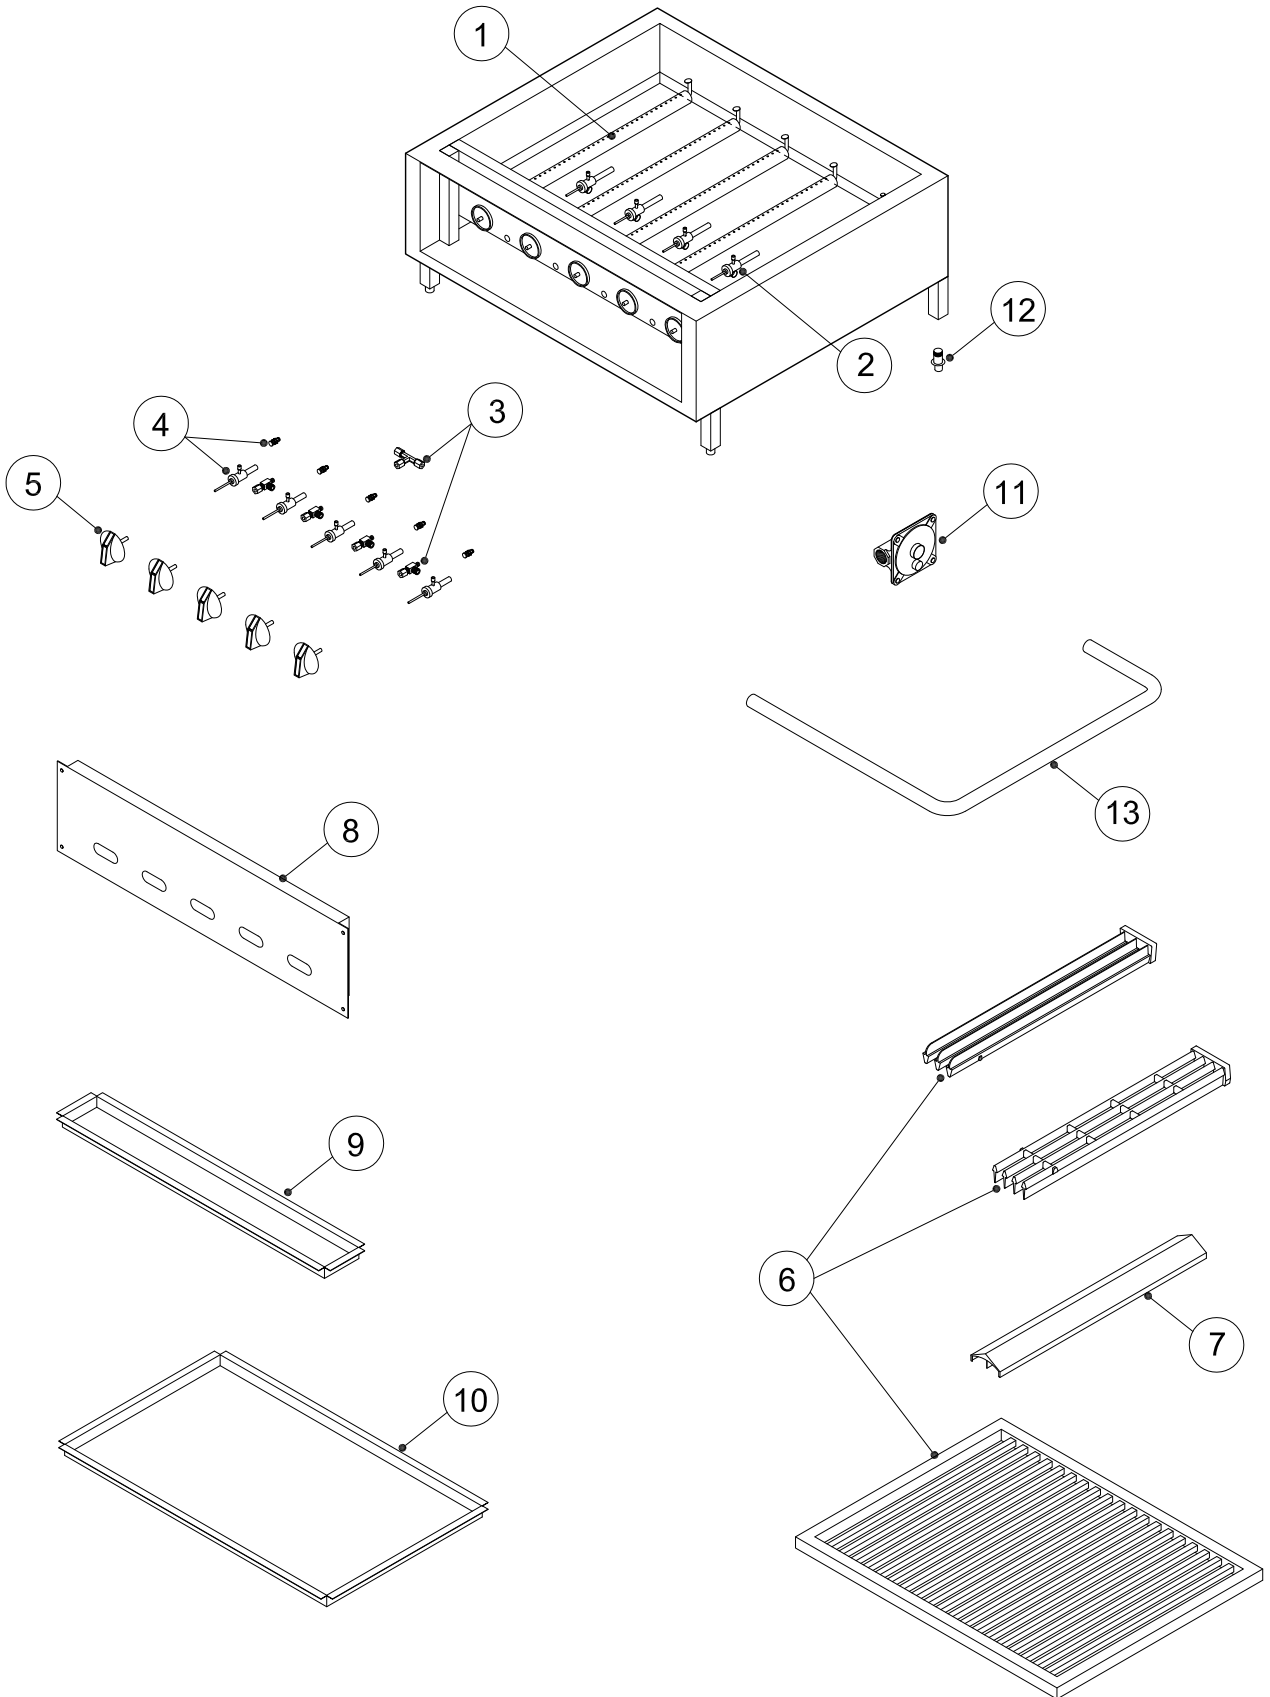

JADE RANGE - JB

Jade Range

Radiant Charboiler

COUNTERTOP CHAR-BROILER, JB SERIES

ITEM	DESCRIPTION	PART #	LIST
1	BURNER, BROILER STD. 23 W/ AIR SHUTTER	1210600000	
	AIR SHUTTER ONLY (FOR TUBE BURNER)	3013200000	
	SCREW, AIR SHUTTER	3414700000	
2	PILOT TIP W/ HEX NUT	4611200000	
	PILOT TUBING, 1/4" S/S	5612600000	
	SLEEVE (FERRULE), 1/4	1832200000	
	NUT, 1/4" COMP.	1830700000	
	PILOT BRACKET (NOT SHOWN)	9548000000	
3	VALVE, PILOT SINGLE	4412800000	
	TEE, 1/4" X 1/4" X 1/4" COMP.	1823100000	
4	VALVE, BURNER W/ OUT ORIFICE	4418500200	
	ORIFICE, #56 L.P.	4621200000	
	ORIFICE, #49 NAT.	4621300000	
5	KNOB, CHROME	3023100200	
6	GRATE, 4-BAR STANDARD 21" X 3"	1011600000	
	GRATE, 3-BAR 21" X 3"	1011700000	
	GRATE, FISH JB-12	2900010572	
	GRATE, FISH JB-18	2900010573	
	GRATE, FISH JB-24	2900010151	
	GRATE, FISH JB-30	2900010152	
	GRATE, FISH JB-36	2900010153	
	GRATE, FISH JB-42	2900010574	
	GRATE, FISH JB-48	2900010154	
	GRATE, FISH JB-54	N/A	
	GRATE, FISH JB-60	2900010155	
	GRATE, FISH JB-72	2900010156	
	7	RADIANT, #416, 19 1/4"	1012500000
SUPPORT, FOR FRONT OF RADIANT (NOT SHOWN)		9537100000	
SUPPORT, FOR REAR OF RADIANT (NOT SHOWN)		9537000000	
8	FRONT PANEL, JB-18	8244200000	
	FRONT PANEL, JB-24	8244300000	
	FRONT PANEL, JB-30	8244400000	
	FRONT PANEL, JB-36	8244500000	
	FRONT PANEL, JB-42	8244600000	
	FRONT PANEL, JB-48	8244700000	
	FRONT PANEL, JB-54	N/A	
	FRONT PANEL, JB-60	8244800000	
	FRONT PANEL, JB-72	8244900000	
9	GREASE TRAY, FRONT, 18"	2311300000	
	GREASE TRAY, FRONT, 24"	2311310000	
	GREASE TRAY, FRONT, 30"	2311320000	
	GREASE TRAY, FRONT, 36"	2311330000	
	GREASE TRAY, FRONT, 42"	2311340000	
	GREASE TRAY, FRONT, 48"	2311350000	
	GREASE TRAY, FRONT, 54"	N/A	
	GREASE TRAY, FRONT, 60"	2311360000	
	GREASE TRAY, FRONT, 72" (REQUIRES A QUANTITY OF 2)	2311330000	
10	DRIP TRAY, REAR, 18"	2312010000	
	DRIP TRAY, REAR, 24"	2312020000	
	DRIP TRAY, REAR, 30"	2312030000	
	DRIP TRAY, REAR, 36"	2312040000	
	DRIP TRAY, REAR, 42"	2312050000	
	DRIP TRAY, REAR, 48"	2312060000	
	DRIP TRAY, REAR, 54"	N/A	
	DRIP TRAY, REAR, 60"	2312070000	
	DRIP TRAY, REAR, 72" (REQUIRES A QUANTITY OF 2)	2313040000	
11	REGULATOR, 3/4" L.P.	4613400000	
	REGULATOR, 3/4" NAT.	4613500000	
12	BULLET FOOT	3000011960	
13	GAS MANIFOLD, JB-12	3000011751	
	GAS MANIFOLD, JB-18	3000011752	
	GAS MANIFOLD, JB-24	3000011753	
	GAS MANIFOLD, JB-30	3000011754	
	GAS MANIFOLD, JB-36	3000011755	
	GAS MANIFOLD, JB-42	3000011756	
	GAS MANIFOLD, JB-48	3000011757	
	GAS MANIFOLD, JB-54	3000011758	
	GAS MANIFOLD, JB-60	3000011759	
	GAS MANIFOLD, JB-72	3000011760	
	JSR BROILER, SINGLE PILOT, LEFT (NOT SHOWN)	3000011816	
	JSR BROILER, SINGLE PILOT, RIGHT (NOT SHOWN)	3000011817	
	JSR BROILER, DOUBLE PILOT (NOT SHOWN)	3000011818	