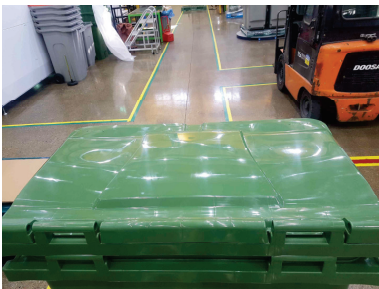

660 Liter Bin with Lid (4 Wheel Bin) MGB-660E

• Detailed Photo