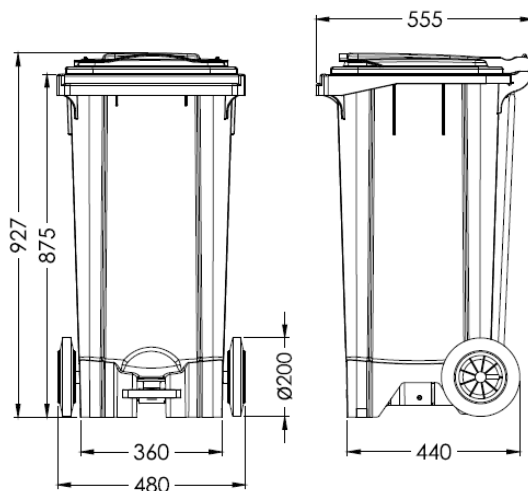

### Product Features

- No splashing of dirt because the lid closes slowly and gently with an air-cushion  
 桶蓋裝有的氣墊緩和關蓋時的沖擊，不會濺出汗物
- The robust design of all 4 corners, provides high pressure and shock resistance on all sides  
 四角的穩健設計能有效抵抗壓力和沖擊
- Easily maneuverable for transport and discharge  
 容易運送和卸載
- Standard colours: Body – Grey, Lid - Green

### Wheels

- Solid rubber tires
- Diameter: 200mm
- High stability

### Specification

- Material: HDPE

- Dimension (mm)

Width	Depth	Height	Weight (kg)	Volume (L)
480	555	927	13.0 ± 2%	120