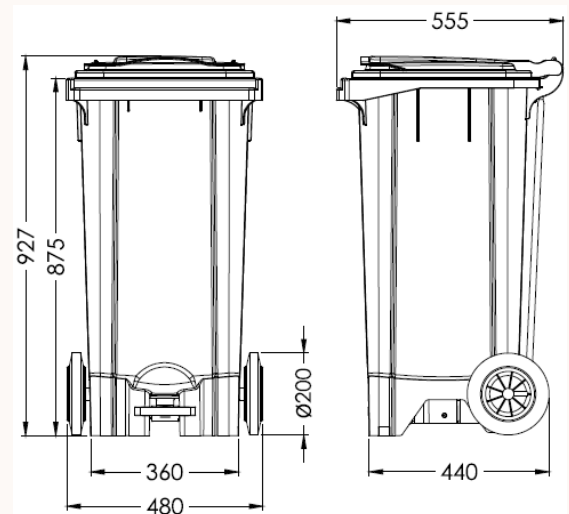

MOBILE GARBAGE BIN – 120 Litre with front pedal

120 升 流動垃圾桶 連腳踏開蓋

Product Features 特徵

- No splashing of dirt because the lid closes slowly and gently with an air-cushion
桶蓋裝有的氣墊緩降，不會濺出汗物
- The robust design of all 4 corners, provides high pressure and shock resistance on all sides
桶身堅固結構能有效抵抗壓力和沖擊
- Easily maneuverable for transport and discharge
容易運送和卸載
- Standard colours: Body – Grey, Lid – Green
顏色：灰身綠蓋

Specification 規格

- Material: HDPE

- Dimension (mm)

W (mm)	D (mm)	H (mm)	Wgt. (kg)	Vol. (L)
480	555	927	13.0	120

Wheels 車輪

- Solid rubber tires 實心橡膠輪胎
- Diameter: 200mm 直徑：200 毫米